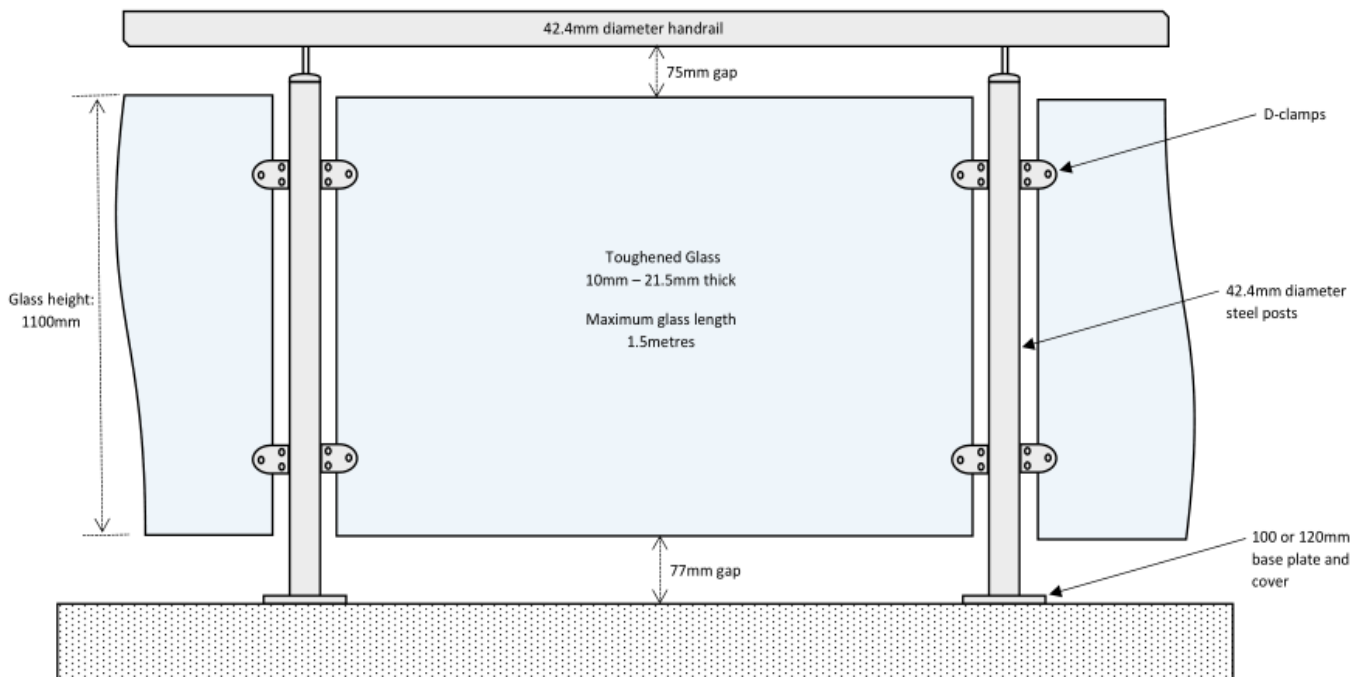

TGP Glass

Tel: 01239 842121

Email: info@tgpglass.co.uk

Web: www.tgpglass.co.uk

Balustrades

Juliet

The Juliet Balcony is one of our more popular choices. Create that open space feel with a simple but elegant solution. Enhance your view while letting fresh air into your living space. This balcony can be attached to most frames including wood, steel, aluminium and plastic.

Post & Rail

Our Post & Rail balconies are created from quality steel fittings. Suitable for both indoor and outdoor areas, you are rewarded with a beautifully framed product that also provides the level of safety required to meet all regulations. Suitable for both residential and commercial applications.

Frameless XV

Our Frameless XV balustrade is a great choice for providing uninterrupted views of your open space. The base rail can be attached to the top of the fixing structure or to the front for that completely frameless look.

Button Fix

Our Button Fix balustrade offers an elegant look with the option of a top rail or if preferred, no rail for that frameless look. The 50mm button attachments comes in various thicknesses, offering a choice on the gap between the glass and the fixing structure.