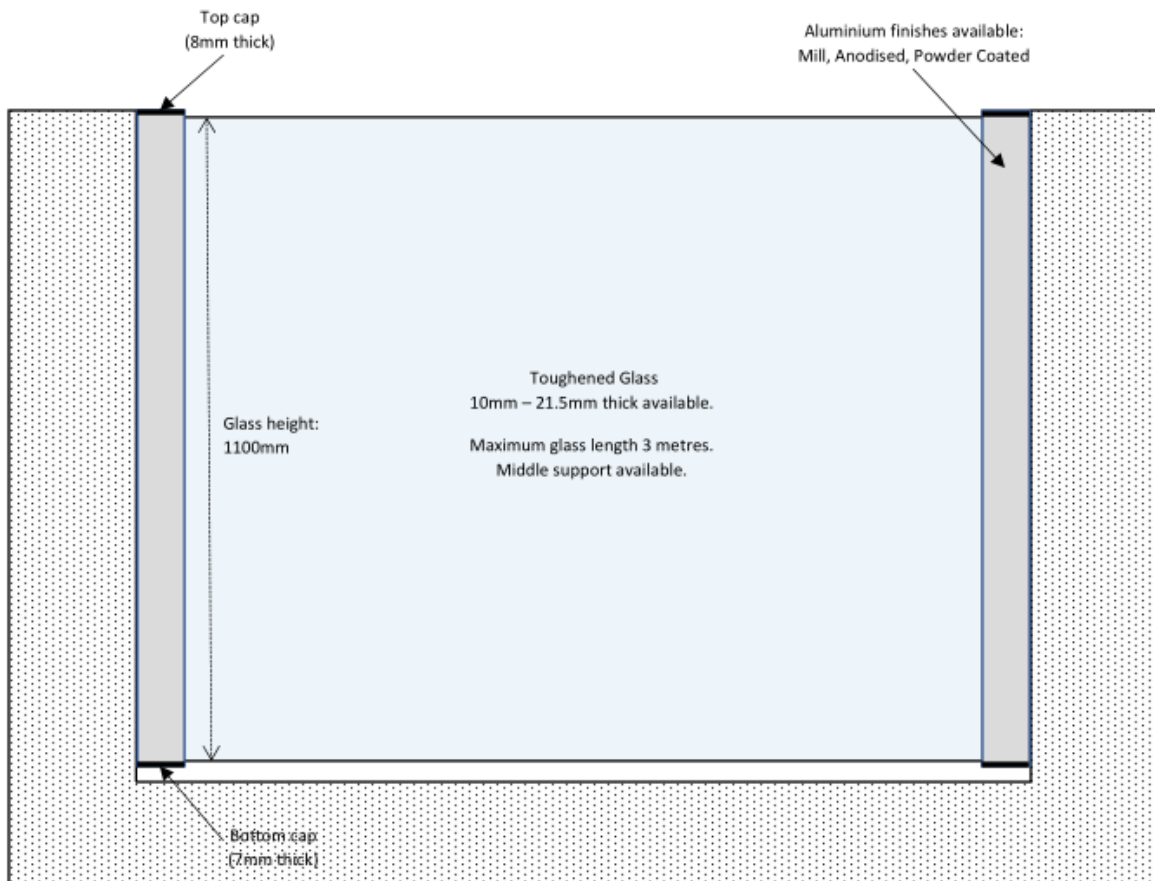

TGP Glass

Tel: 01239 842121

Email: info@tgpglass.co.uk

Web: www.tgpglass.co.uk

Balustrades

Juliet

The Juliet Balcony is one of our more popular choices. Create that open space feel with a simple but elegant solution. Enhance your view while letting fresh air into your living space. This balcony can be attached to most frames including wood, steel, aluminium and plastic.

Post & Rail

Our Post & Rail balconies are created from quality steel fittings. Suitable for both indoor and outdoor areas, you are rewarded with a beautifully framed product that also provides the level of safety required to meet all regulations. Suitable for both residential and commercial applications.

Frameless XV

Our Frameless XV balustrade is a great choice for providing uninterrupted views of your open space. The base rail can be attached to the top of the fixing structure or to the front for that completely frameless look.