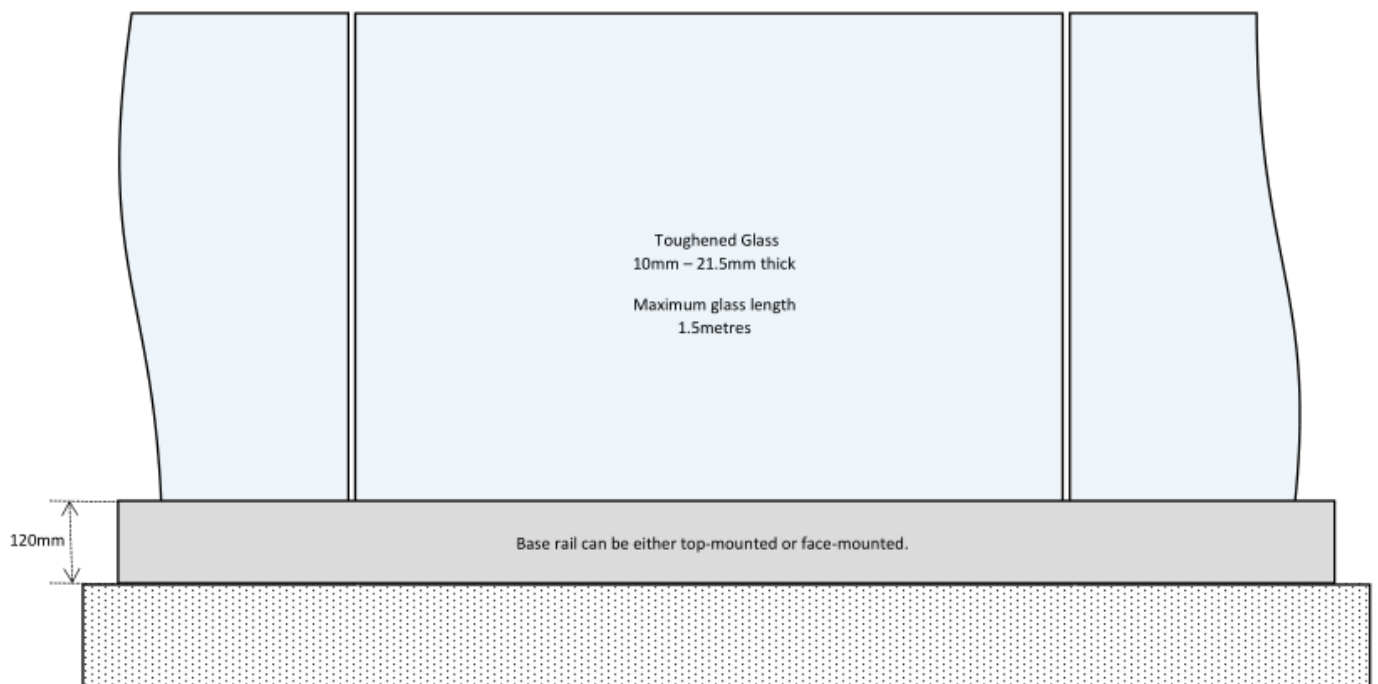

TGP Glass

Tel: 01239 842121

Email: info@tgpglass.co.uk

Web: www.tgpglass.co.uk

Balustrades

Juliet

The Juliet Balcony is one of our more popular choices. Create that open space feel with a simple but elegant solution. Enhance your view while letting fresh air into your living space. This balcony can be attached to most frames including wood, steel, aluminium and plastic.

Post & Rail

Our Post & Rail balconies are created from quality steel fittings. Suitable for both indoor and outdoor areas, you are rewarded with a beautifully framed product that also provides the level of safety required to meet all regulations. Suitable for both residential and commercial applications.

Frameless XV

Our Frameless XV balustrade is a great choice for providing uninterrupted views of your open space. The base rail can be attached to the top of the fixing structure or to the front for that completely frameless look.