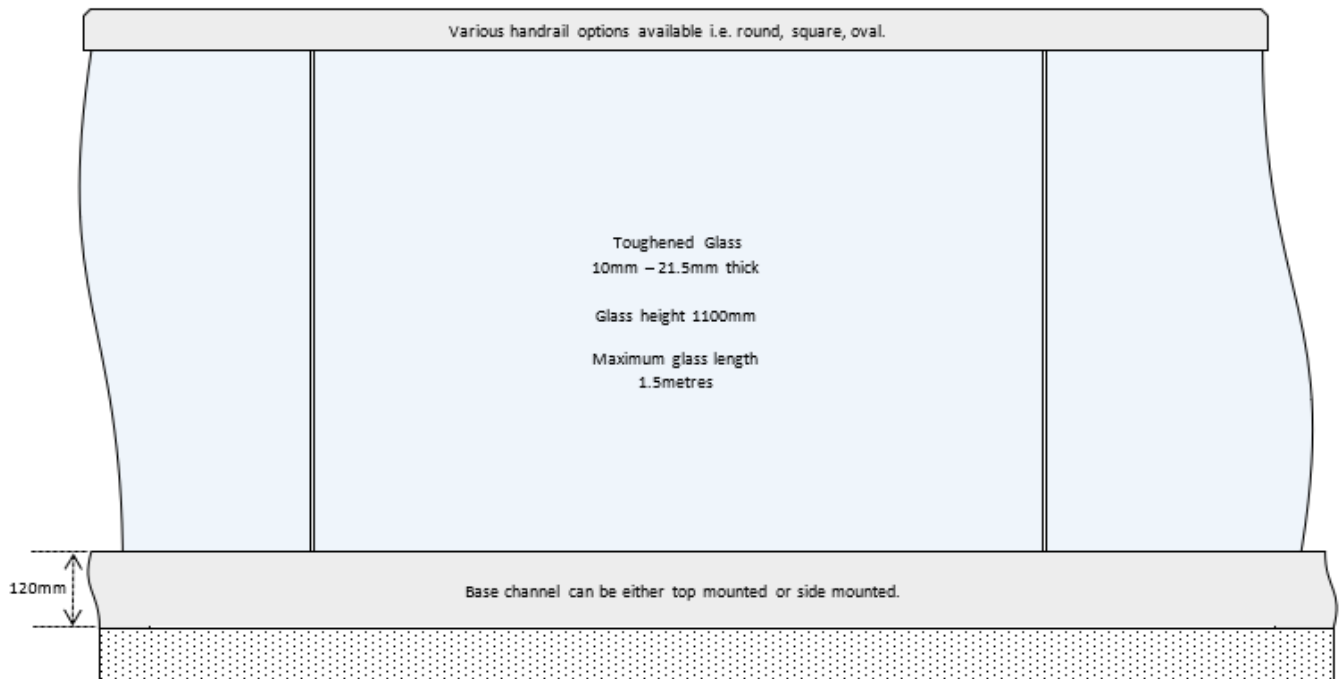

Base & Rail

Our Base & Rail product allows you to have that compromise between the Post & Rail and Frameless balustrades. Have uninterrupted views while having that bordered finish with a top handrail. Suitable for both residential and commercial applications.