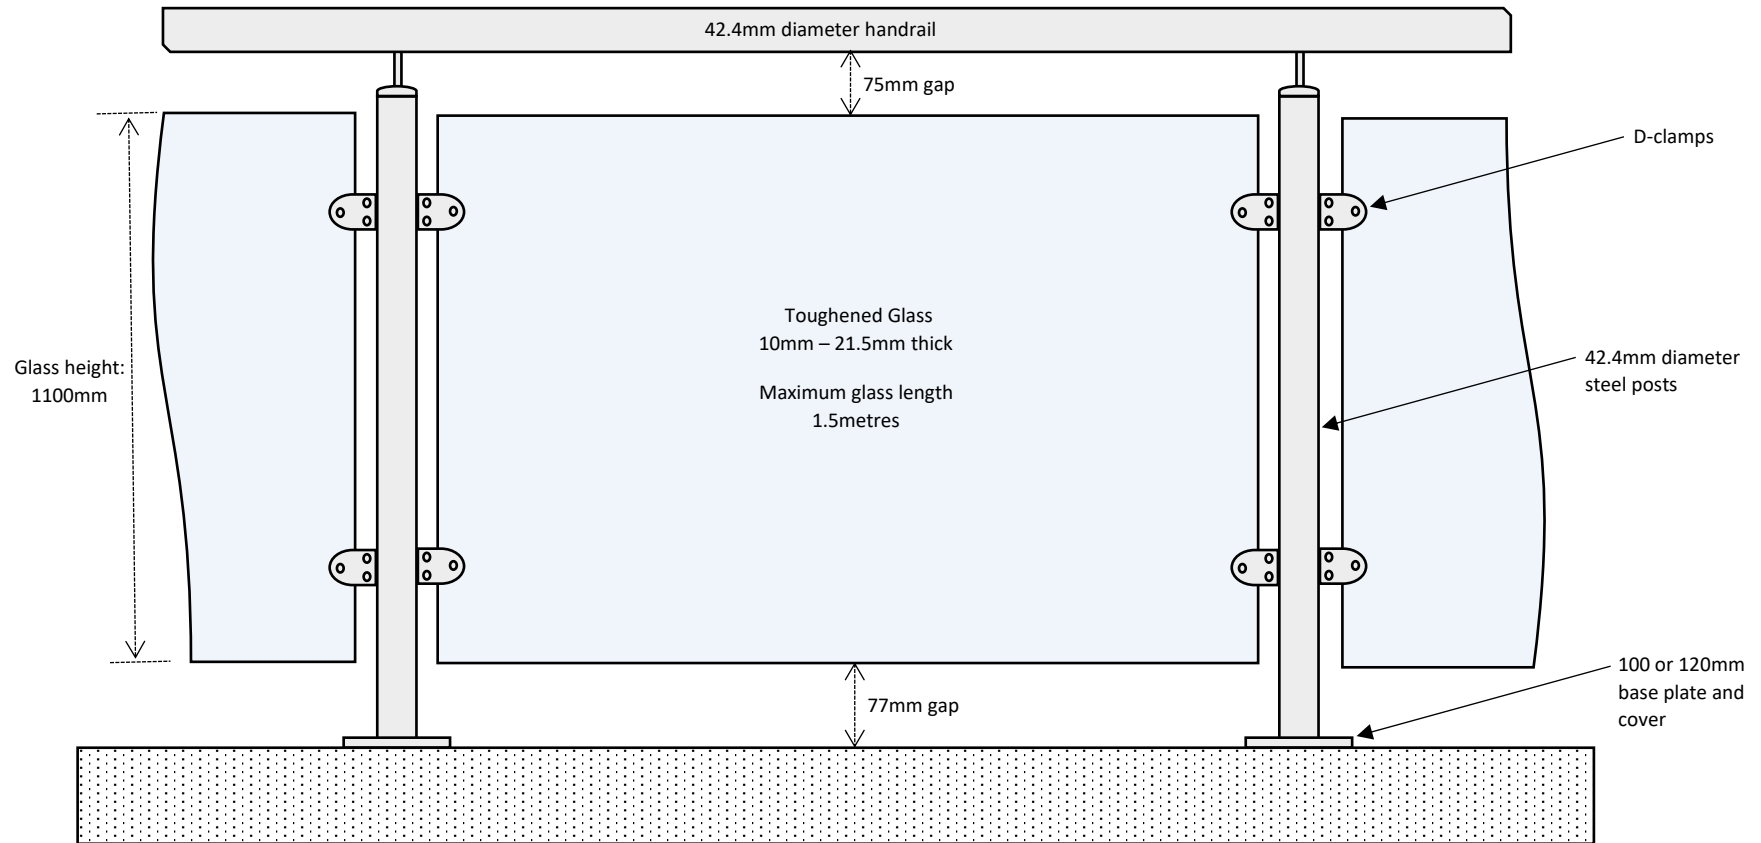

TGP Glass

Tel: 01239 842121

www.tgpglass.co.uk

Post & Rail Balustrade

*All fixtures and fittings in stainless steel with 320 Grain Brushed smooth finish.
Various options available to suit your project.*