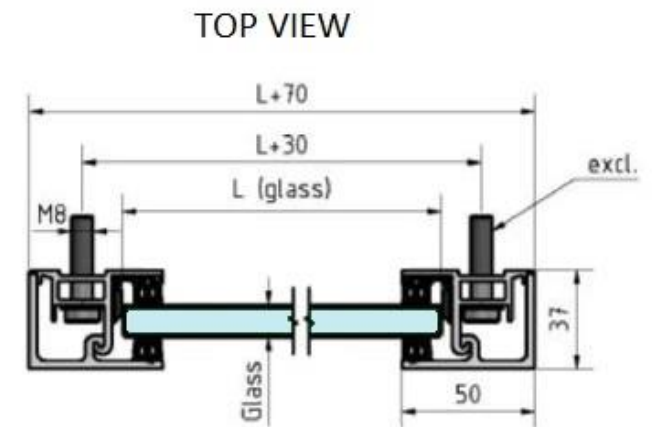

TGP Glass

Tel: 01239 842121

www.tgpglass.co.uk

Juliet Skyforce Balconies

Various designs available for Juliet Balconies including:

- Horizontal support bars instead of vertical.*
- Button standoffs instead of bars.*