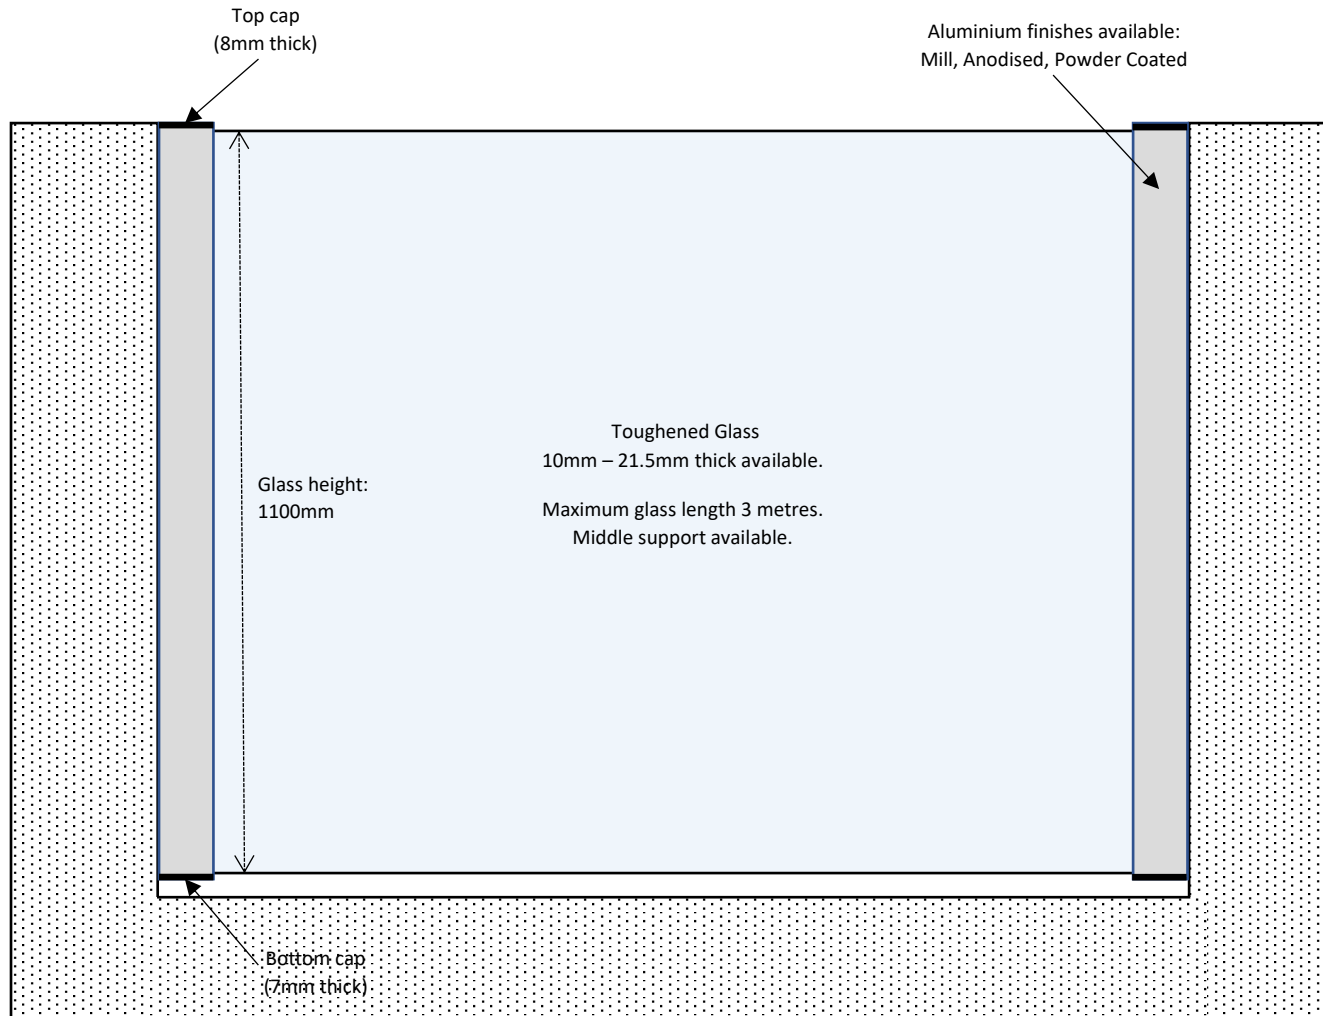

TGP Glass

Tel: 01239 842121

www.tgpglass.co.uk

Juliet Skyforce Balconies

Various designs available for Juliet Balconies including:

- Horizontal support bars instead of vertical.*
- Button standoffs instead of bars.*