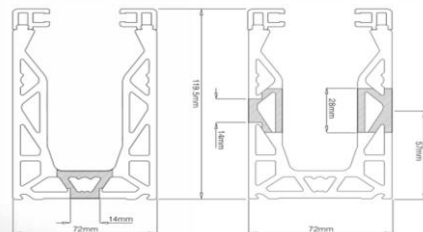

### (A) Popular Channel Option

*Base or side  
mounting.  
1.5 kN.*

*Other options available.  
All fixtures and fittings in stainless steel  
with 320 Grain Brushed smooth finish.*