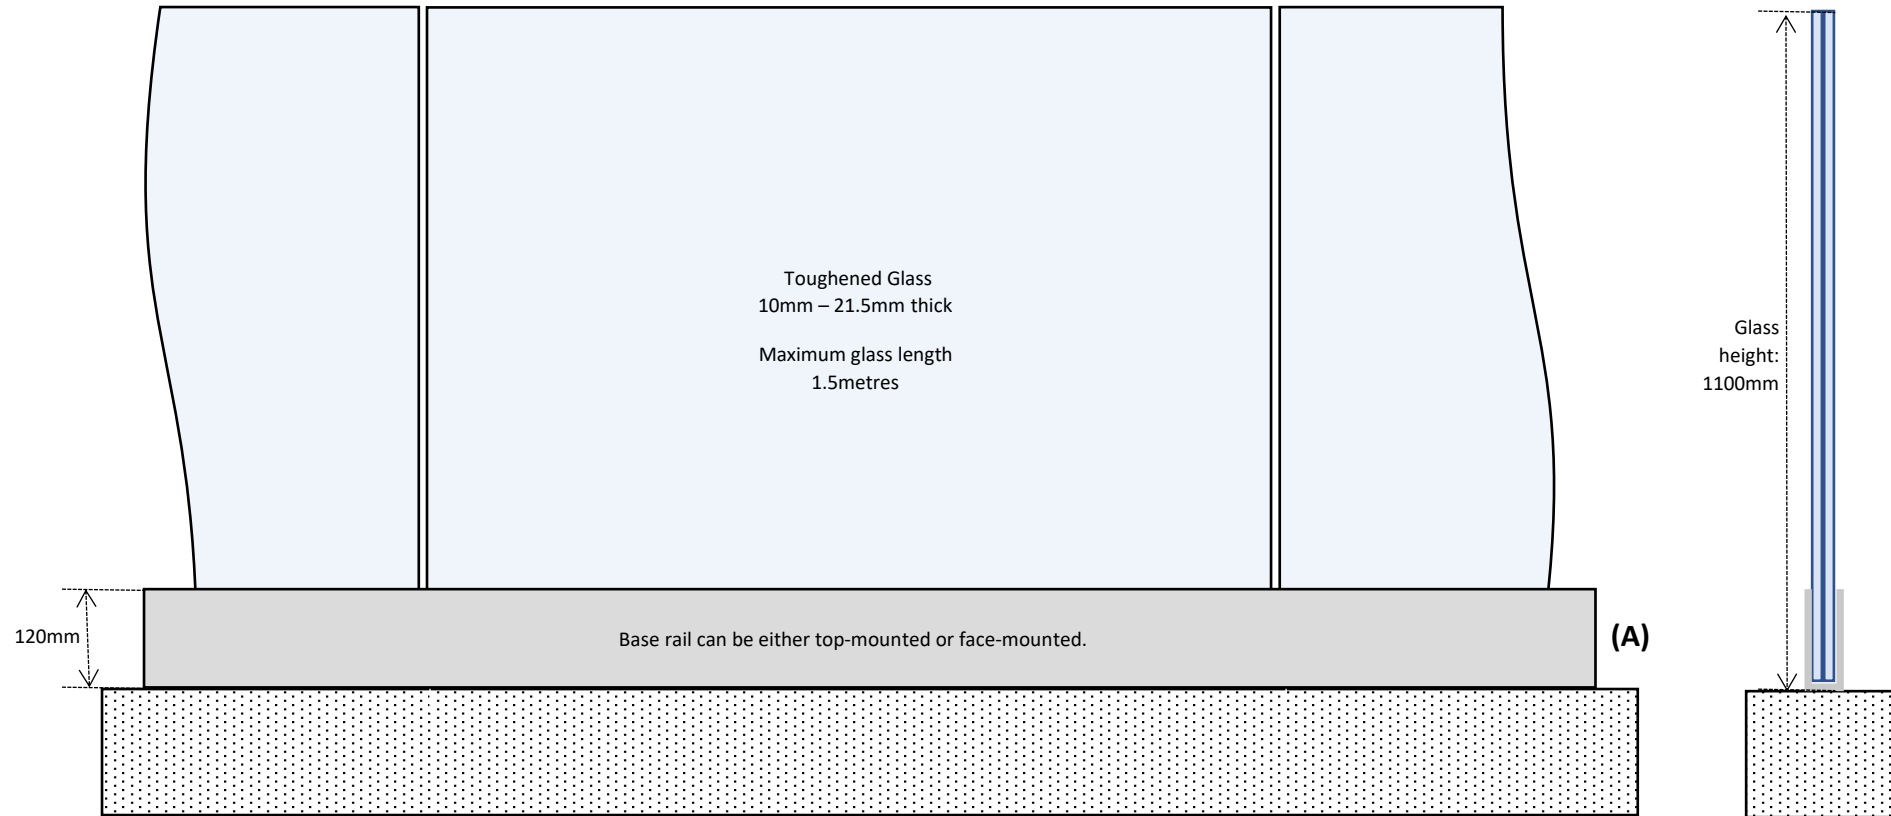

## Frameless XV Balustrade

### (A) Popular Channel Option

*Base or side  
mounting.  
1.5 kN.*

*Other options available.  
All fixtures and fittings in stainless steel  
with 320 Grain Brushed smooth finish.*