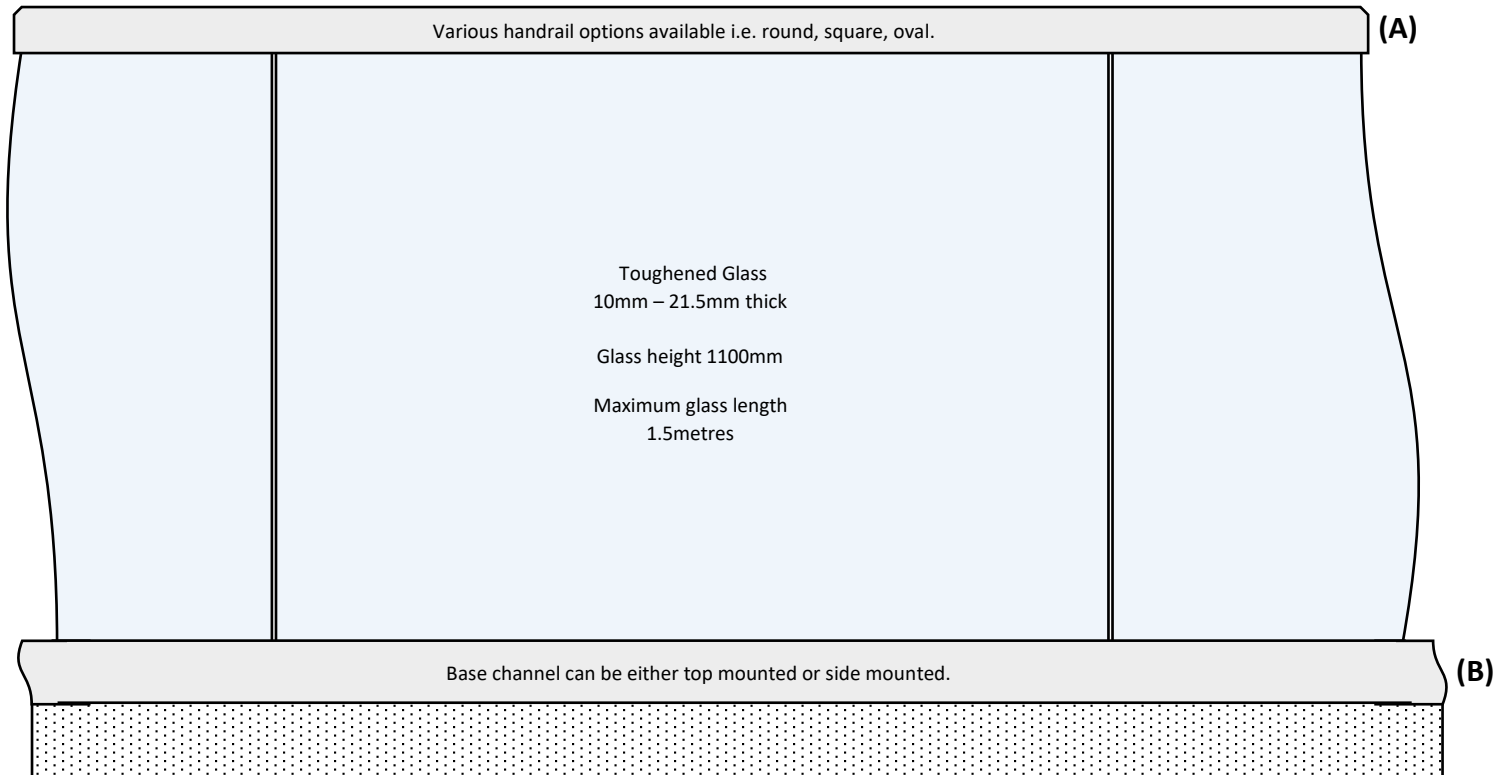

TGP Glass

Tel: 01239 842121

www.tgpglass.co.uk

Base & Rail Balustrade

(A) Popular Round Rail Options

Diameter	Grade*	Glass Slot
42.4	304 / 316	24x24
48.3	304 / 316	27x30

*304 - indoors, 316 - outdoors

(B) Popular Channel Option

Base or side
mounting.
1.5 kN.

Other options available.
All fixtures and fittings in stainless steel
with 320 Grain Brushed smooth finish.