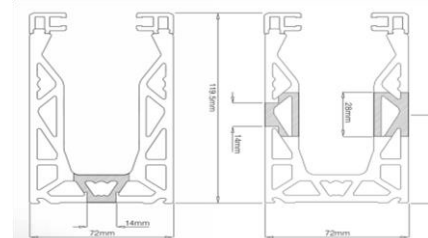

TGP Glass

Tel: 01239 842121

www.tgpglass.co.uk

Base & Rail Balustrade

(A) Popular Round Rail Options

Diameter	Grade*	Glass Slot
42.4	304 / 316	24x24
48.3	304 / 316	27x30

*304 - indoors, 316 - outdoors

(B) Popular Channel Option

Base or side
mounting.
1.5 kN.

Other options available.
All fixtures and fittings in stainless steel
with 320 Grain Brushed smooth finish.