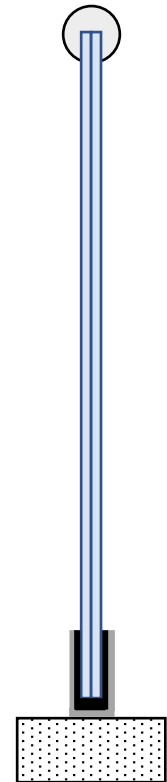

TGP Glass

Tel: 01239 842121

www.tgpglass.co.uk

Base & Rail Balustrade

(A) Popular Round Rail Options

Diameter	Grade*	Glass Slot
42.4	304 / 316	24x24
48.3	304 / 316	27x30

*304 - indoors, 316 - outdoors

(B) Popular Channel Option

Base or side
mounting.
1.5 kN.

Other options available.
All fixtures and fittings in stainless steel
with 320 Grain Brushed smooth finish.